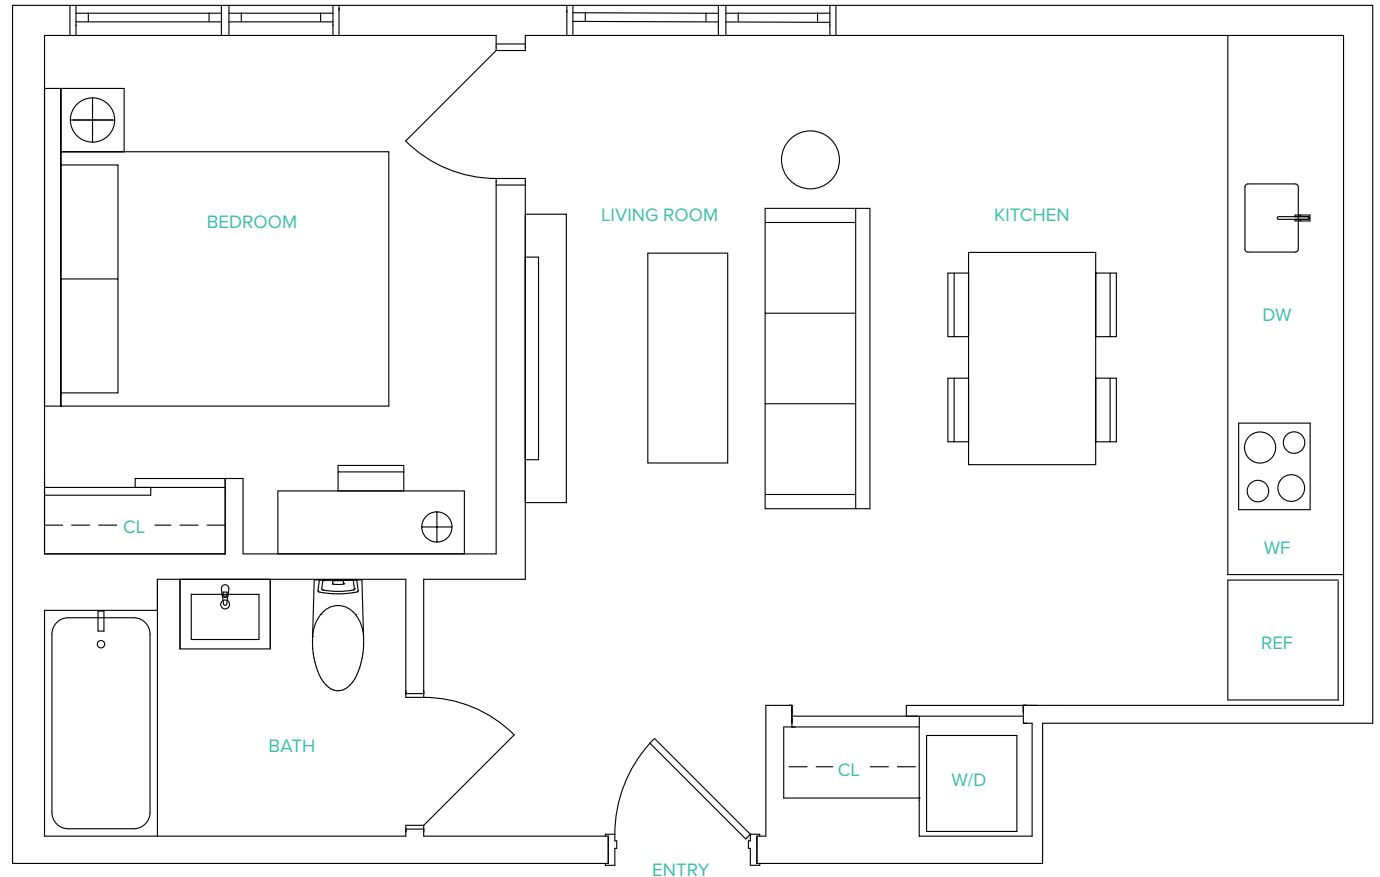

305

THE QUINN

ARTIST COLLECTION

1 BEDROOM | 1 BATH

~537 SQ. FT.

LIVING

- Floor-to-ceiling Windows
- Wide-plank Oak Hardwood Flooring
- Samsung Smart Stacked Washer and Dryer System
- Nest Thermostats
- Latch Keyless Entry System

KITCHEN

- Stainless Steel Bertazzoni Appliance Suite with Electric Range, Convection Oven and Microwave
- Stainless Steel GE Refrigerator
- Bosch Integrated Panel Dishwasher
- Quartz Countertops
- High-gloss White Cabinetry
- Moen Chrome Spring Kitchen Faucet
- Built-in Wine Cooler
- Herringbone-style Calacatta Marble Backsplashes

BATH

- Kohler Lighted Mirror
- Grohe Chrome Bathroom fixtures
- High-gloss White Cabinetry
- Herringbone-style Calacatta Marble Backsplashes

THEQUINNSF.COM | 345 EIGHTH STREET | SAN FRANCISCO CA 94103

©2020 The Quinn. These marketing materials are for informational purposes only. The Quinn reserves the right to change floor plans, elevations, specifications, materials, colors, features or sales prices without prior notice. Such changes may not always be reflected in our model homes. All renderings, floor plans and handouts are artist's conceptions and are not intended to be an actual depiction of the buildings, walks, driveways or landscaping. Prices, terms and features are subject to change without notice. Square footages are approximate. Models do not reflect racial preference. Real estate consulting, sales and marketing by Polaris Pacific — a licensed California, Arizona, Colorado, Hawaii, Oregon and Washington broker — CA DRE license #01499250. 🏠